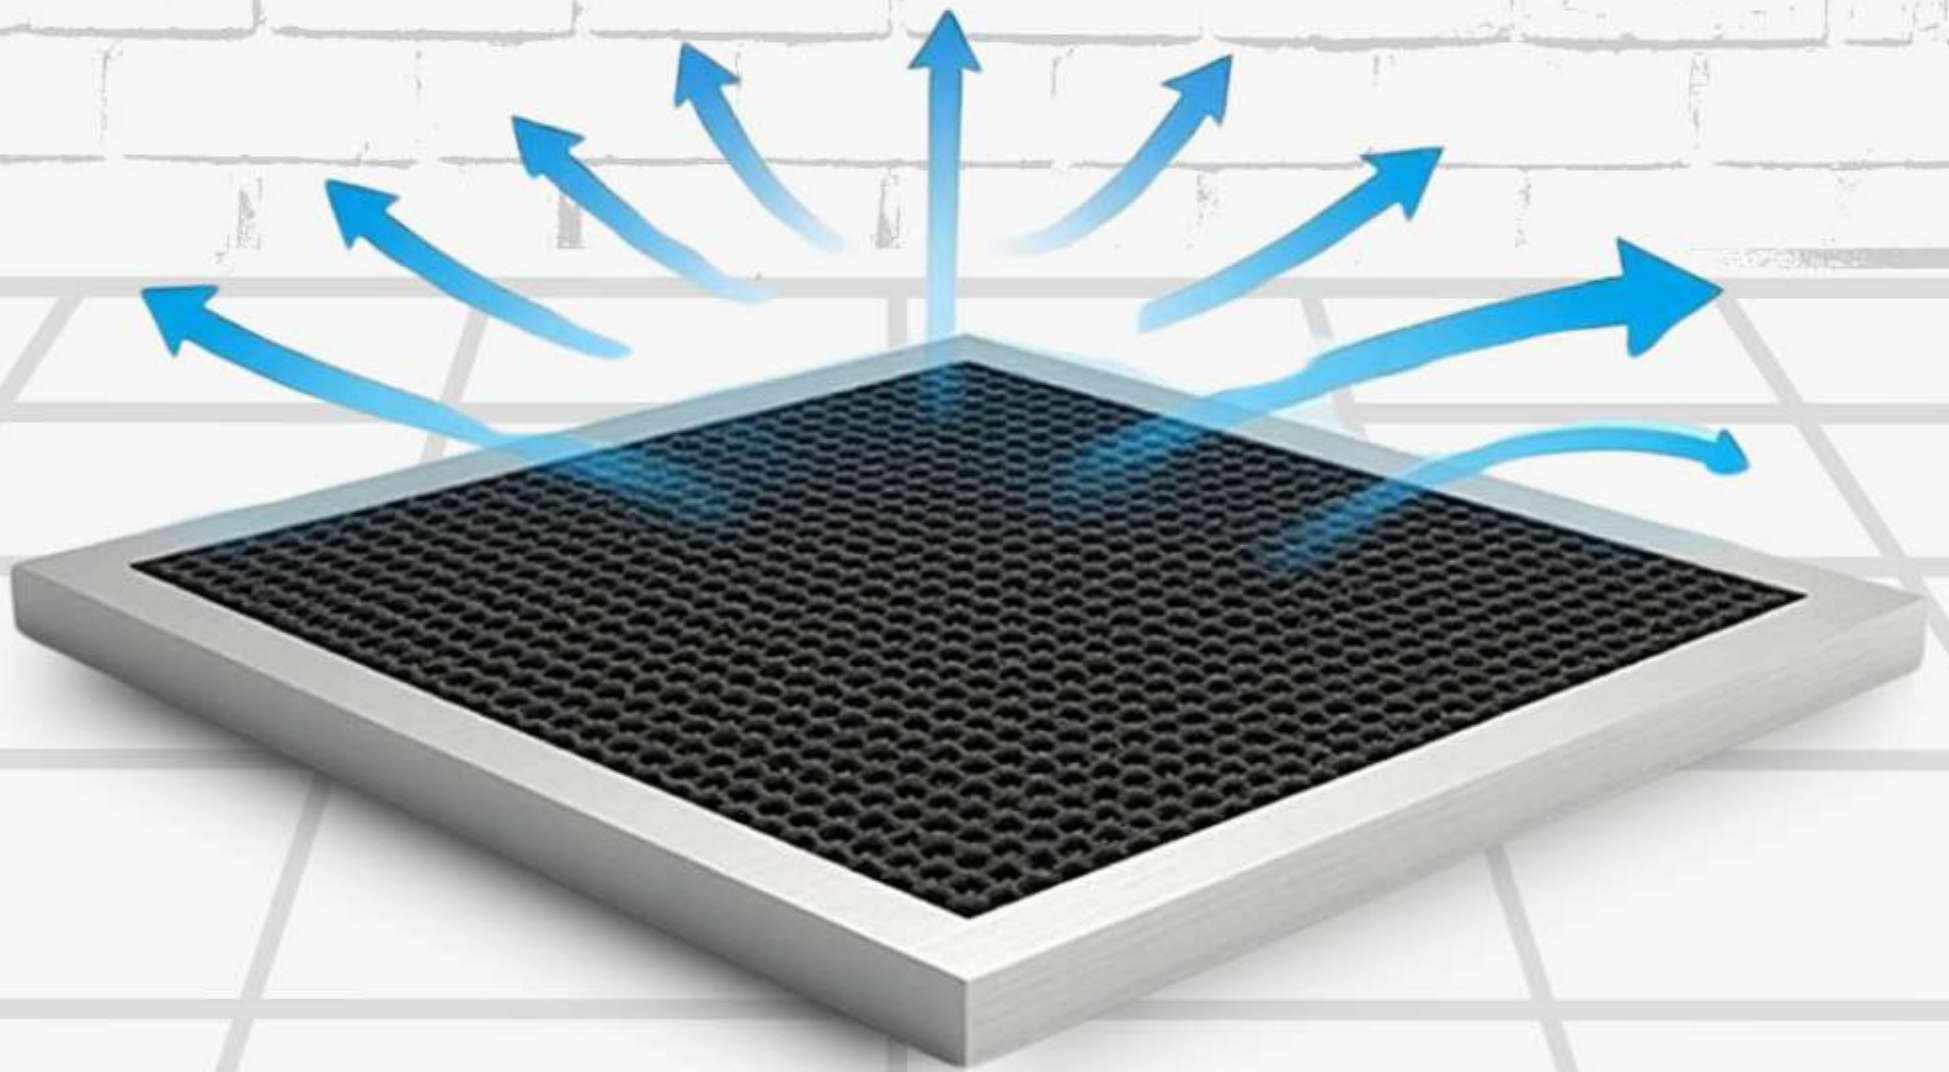

STANK ASSASSINS STATE OF THE ART

Discover the Future of Helmet Cleaning

SINGLE CHAMBER MACHINE DIMENSIONS & SPECIFICATION

DUAL CHAMBER MACHINE DIMENSIONS & SPECIFICATION

UVC DISINFECTION

360° rapid sterilization with built-in UVC LED.

ULTRA LONG LIFE

THE LIGHT IS LONG-LASTING

SELF-STERILIZATION

MID-TO-HIGH END LEDS

360°

Zero dead ends

Smoke dry clean

Activated Charcoal Filter

Ensures cleaner and healthier air

Plasma Ionizer

Innovative Ionization for a Fresher Environment

Inhibits more than 99.9%

- Long-lasting
- Peace of mind

Cleans deodorizes doubles freshness

Remove odor from the inside out